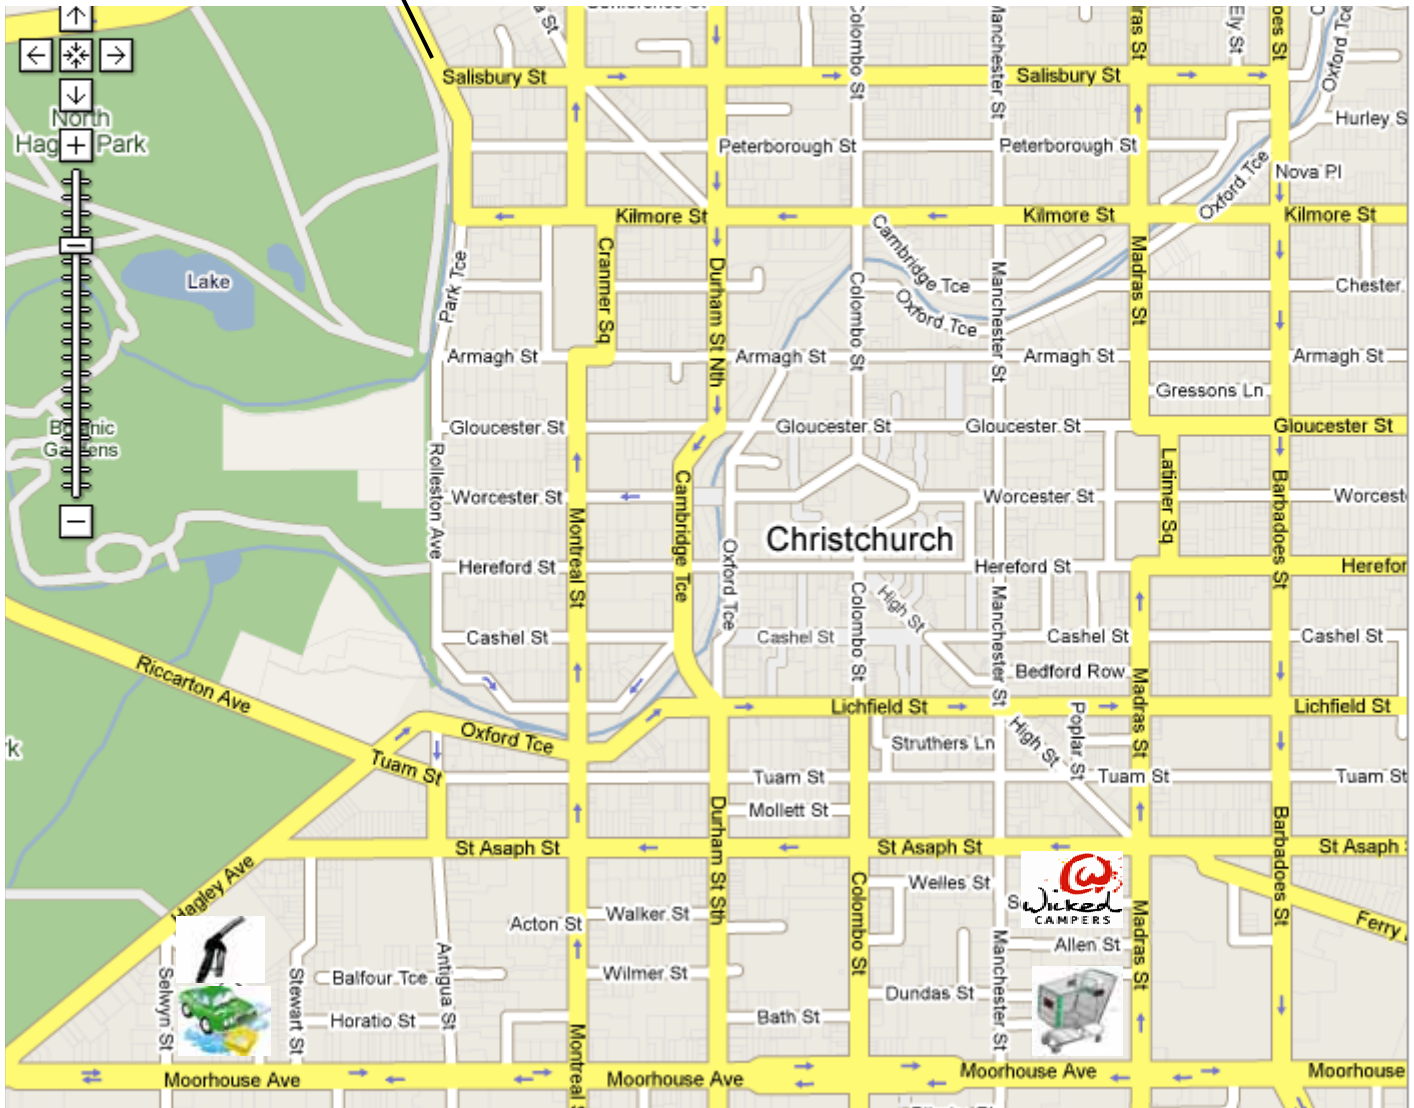

Depot Location:

**WICKED CAMPERS**

37 Allen Street

Christchurch Central

To Memorial Avenue and

Motorway 1

Legend:

-  Depot Address
-  Supermarket
-  Car Wash
-  Petrol Station